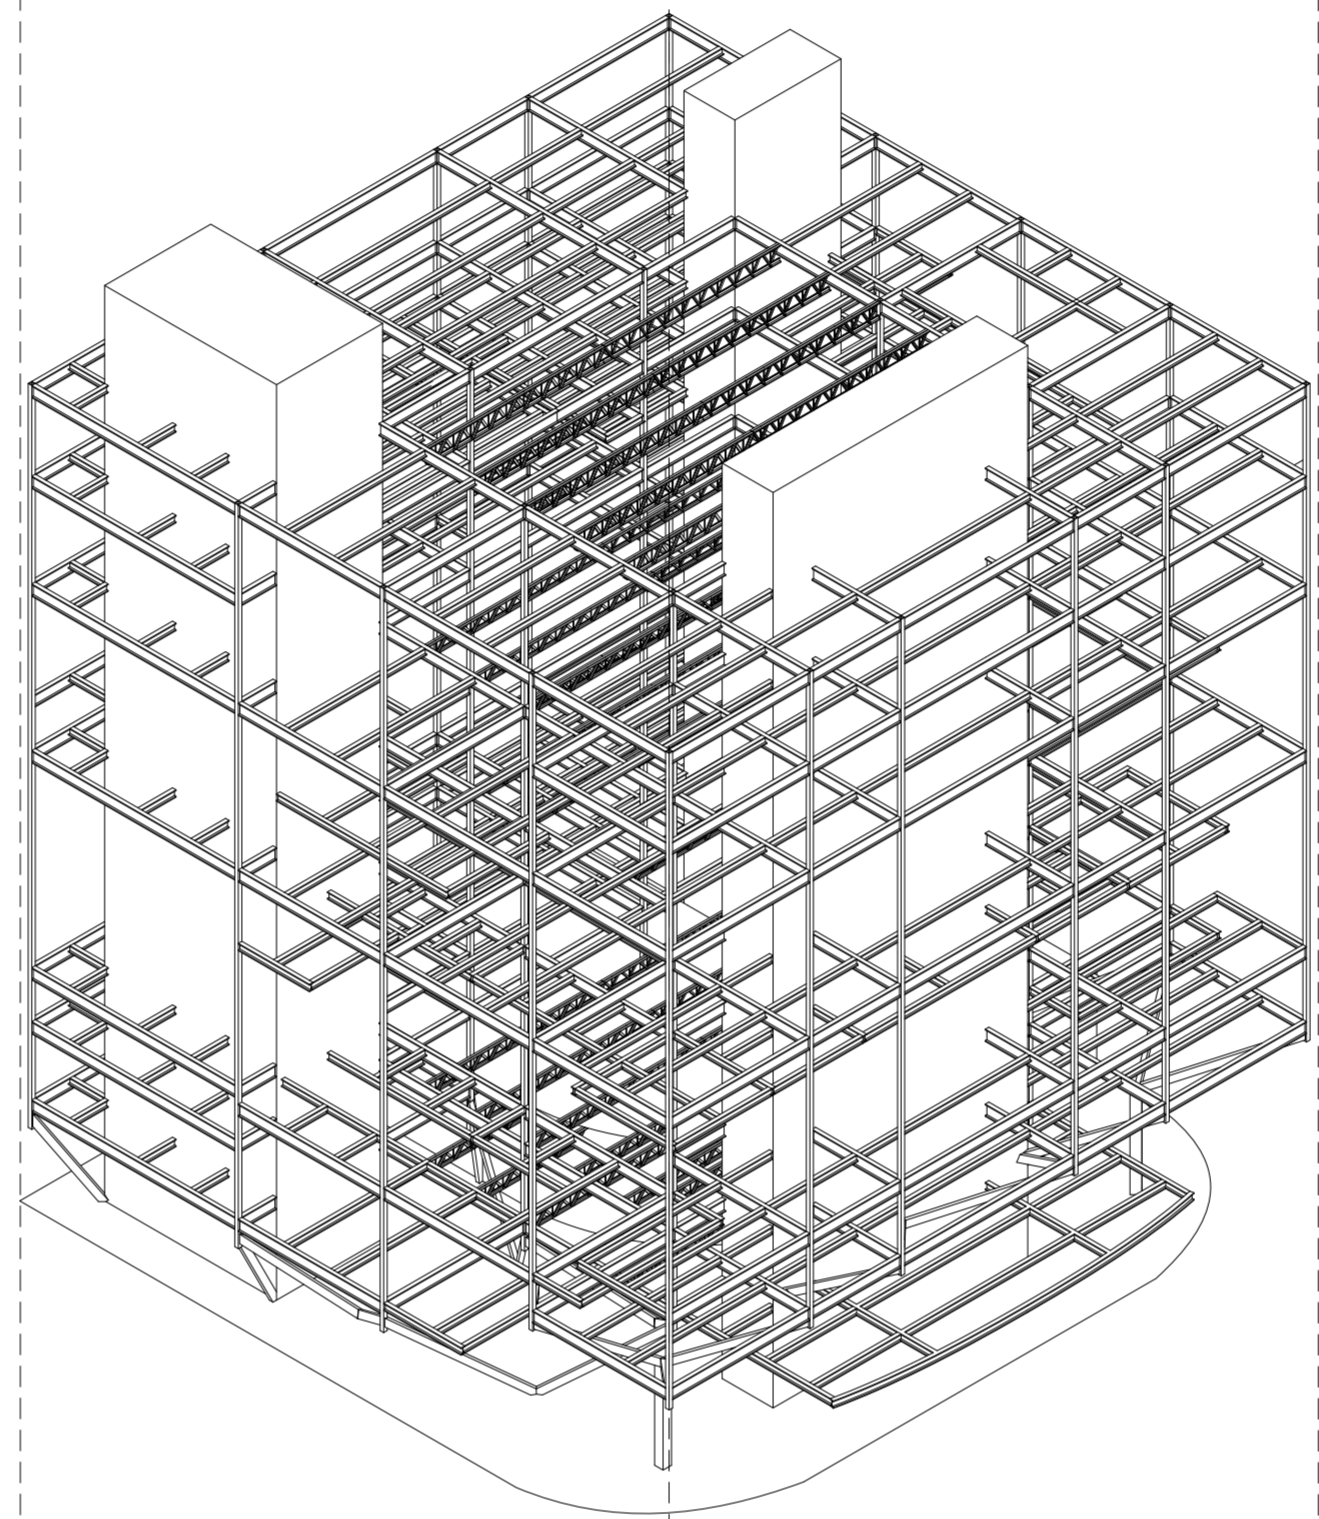

FACADE

STRUCTURE

PUBLIC  
CIRCULATION

BAROQUE  
STAIRS

WATER  
FEATURES

REFLECTING POOLS

PLAZA THEATER

BOX OFFICE  
WATERFALL OVER  
BUILDING ENTRY