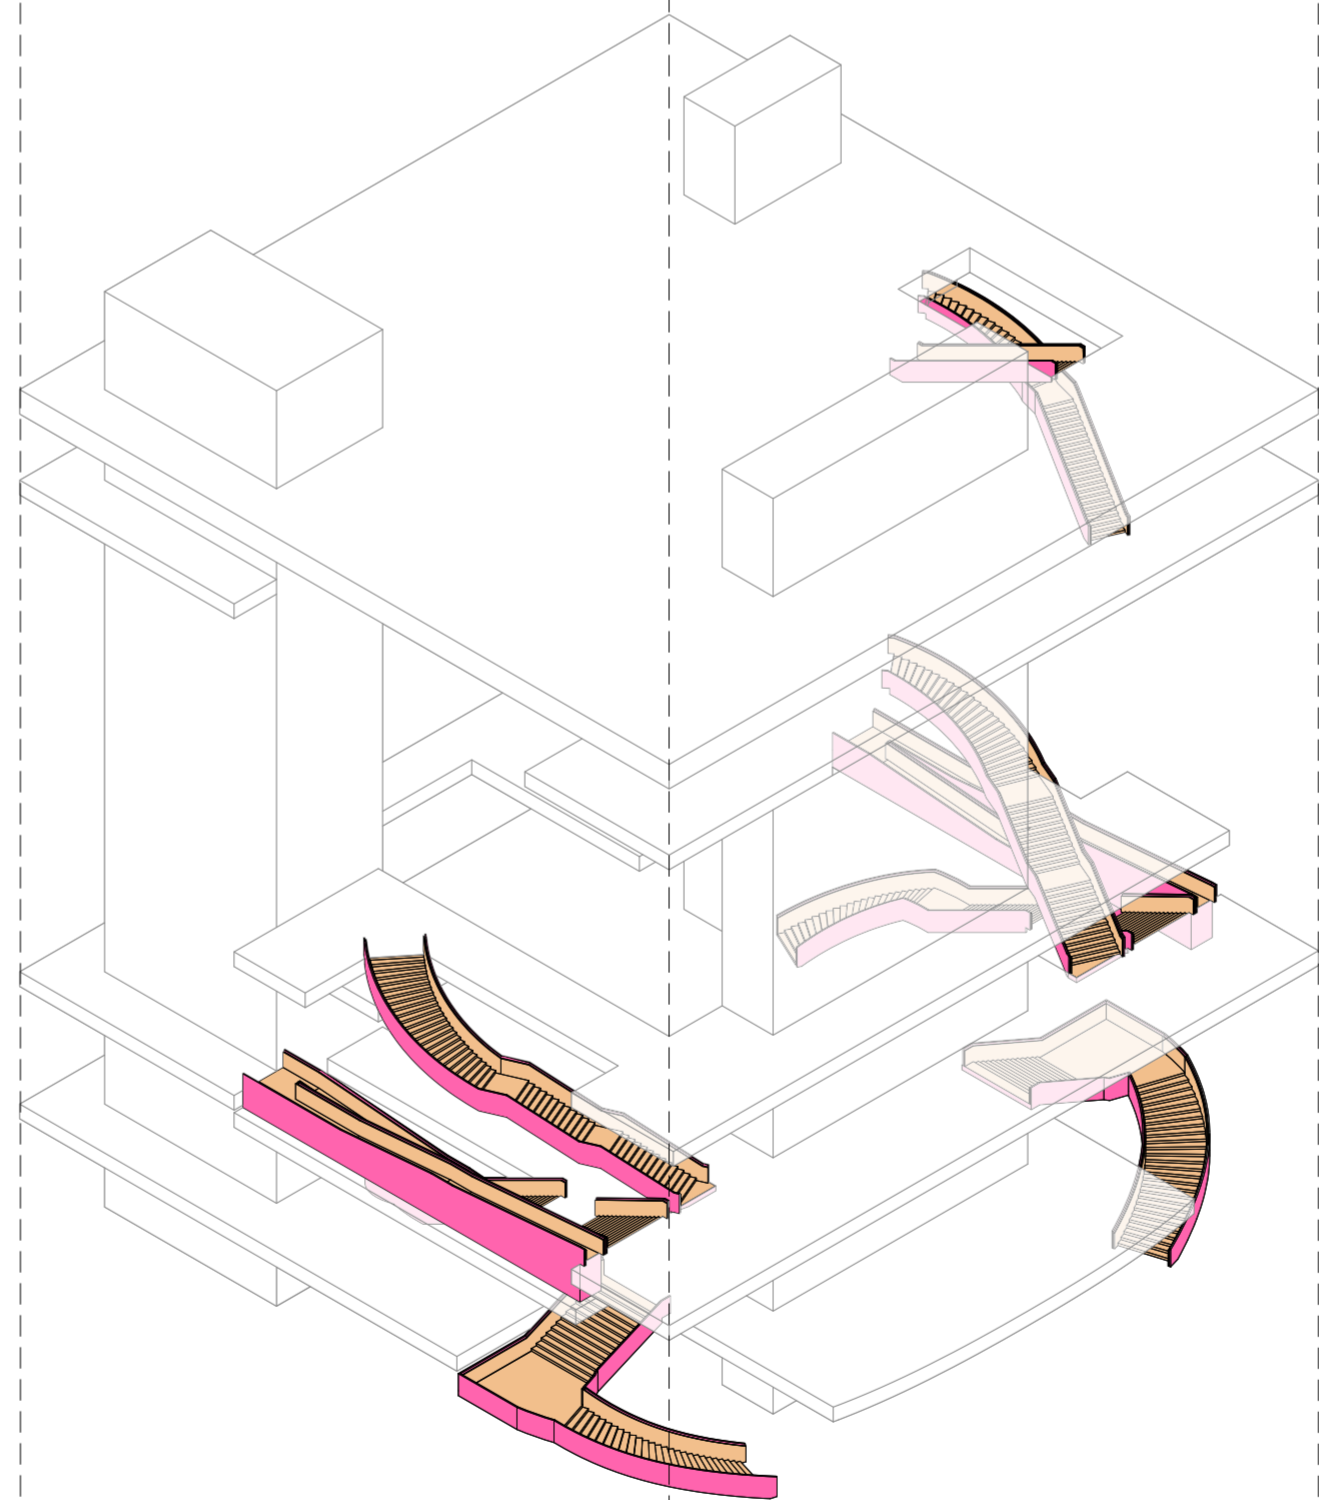

FACADE

STRUCTURE

PUBLIC  
CIRCULATION

BAROQUE  
STAIRS

WATER  
FEATURES

REFLECTING POOLS

PLAZA THEATER

BOX OFFICE  
WATERFALL OVER  
BUILDING ENTRY