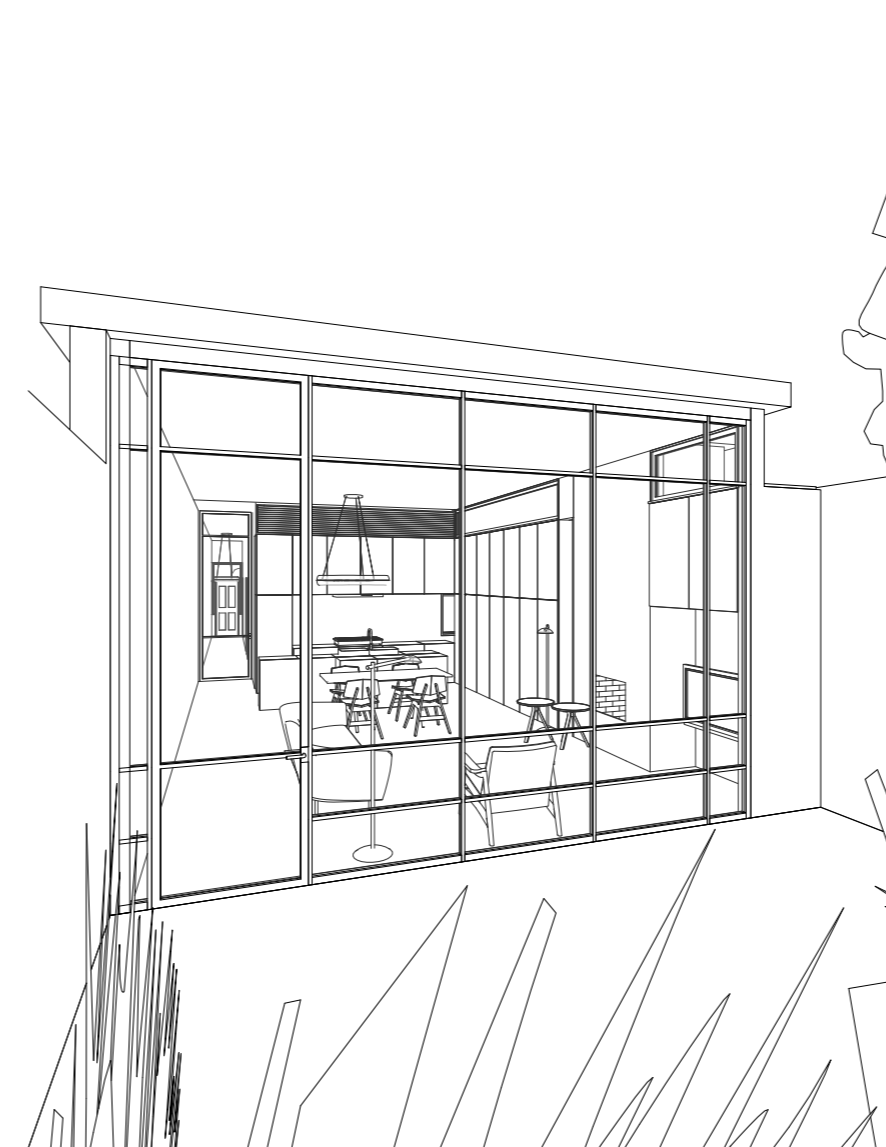

Notes:

① Hallway

② Kitchen

③ Living Room

④ Courtyard

REV	DESCRIPTION	BY	DATE

STATUS:	
---------	--

CLIENT:	John and Jane Doe
ARCHITECT:	Robson Rak Architects + Made By Cohen

SITE:	Armadale House
-------	----------------

TITLE:	Perspectives
--------	--------------

SCALE AT A2:	DATE: 10/25/19	DRAWN: SZ	CHECKED:
PROJECT NO: 1	DRAWING NO: A3	REVISION:	