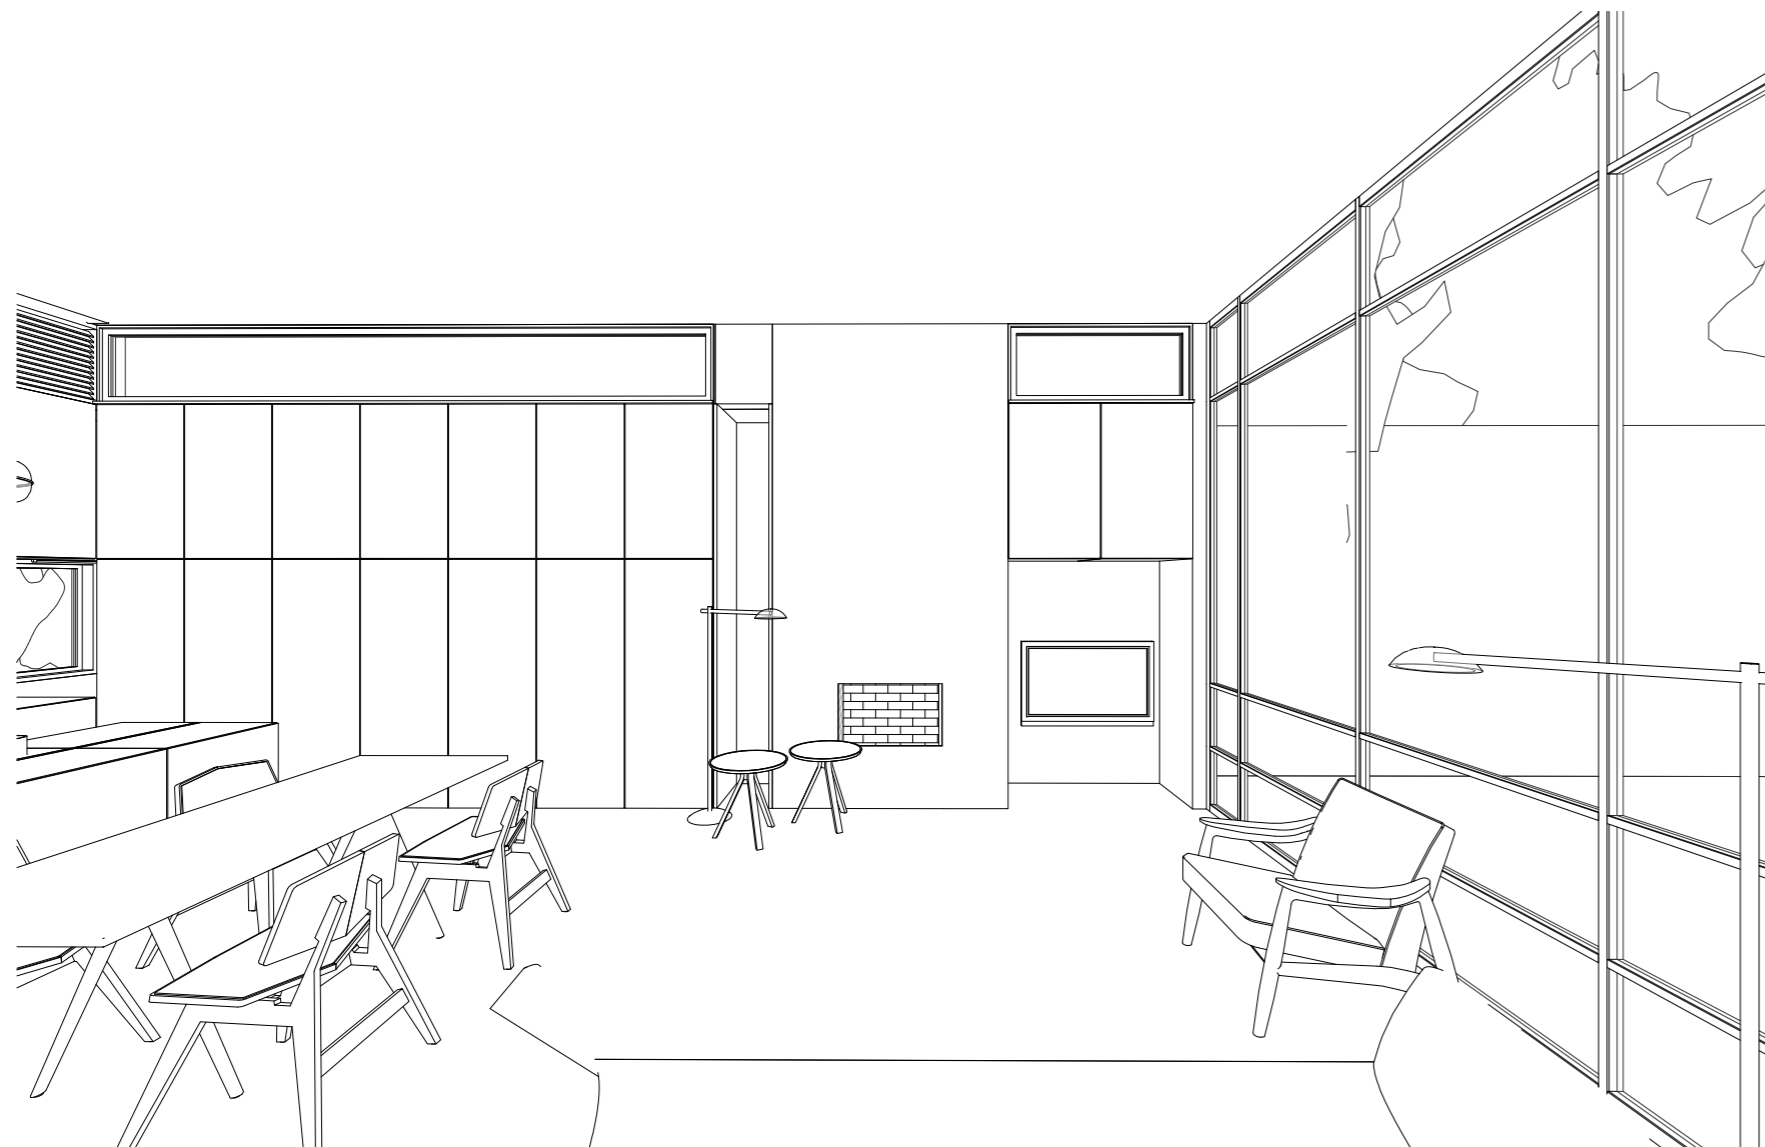

Notes:

① Hallway

② Kitchen

③ Living Room

④ Courtyard

REV	DESCRIPTION	BY	DATE

STATUS:	
---------	--

CLIENT:	John and Jane Doe
ARCHITECT:	Robson Rak Architects + Made By Cohen

SITE:	Armadale House
-------	----------------

TITLE:	Perspectives
--------	--------------

SCALE AT A2:	DATE: 10/25/19	DRAWN: SZ	CHECKED:
PROJECT NO: 1	DRAWING NO: A3	REVISION:	