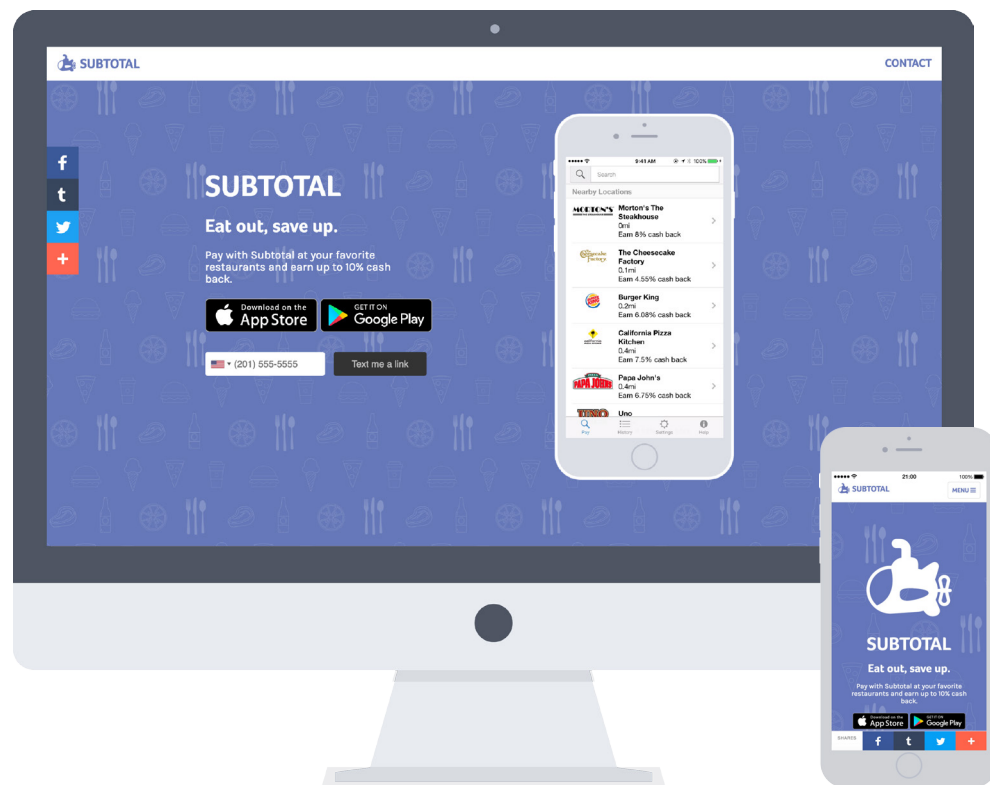

SECTION 05 WWW + MOBILE

The webpage for Zinc.io must be simple, with non-distracting elements. The principle background color is #FFFFFF, with the exception of the landing page. Sections with the background color #EF798A is used to separate content.

LANDING PAGE

The submarine image is representative of the product's name, with large call to action buttons leading to the app's download pages and a video demonstrating the use of the app.

MOBILE AND DESKTOP

LANDING PAGE BACKGROUND

The background pattern for Lionfish's landing page and login page is designed as a series of food icons. The icons are #8493C7 and the background color is #343D59 background.

Example magnified to show detail: