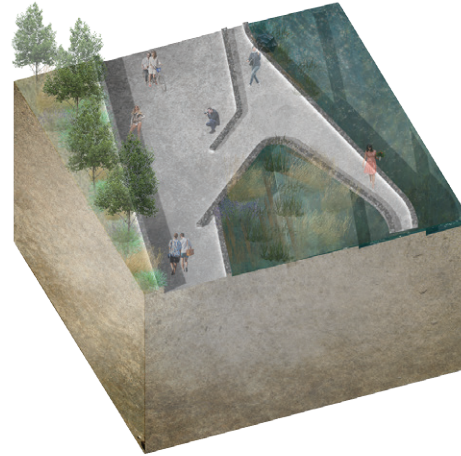

1. Site Entry

Moderate wind; low moisture; high solar exposure

*Plant life:
Meadow favorite
Mugwort
Elephants ear
Feathery fountain grass
Bailey's acacia*

2. Atrium

High wind; moderate moisture; low solar exposure

*Plant life:
Quaking aspen
Eupatorium
Miscanthus
Vernonia*

3. Swale

Moderate wind; high moisture; moderate solar exposure

*Plant life:
Water birch
Sea holly
Horsetail
Iris versicolor
Button bush*

4. River's Edge

High wind; high moisture; moderate solar exposure

*Plant life:
Bald cypress
Water birch
Iris versicolor
Buttonbush
Water iris*