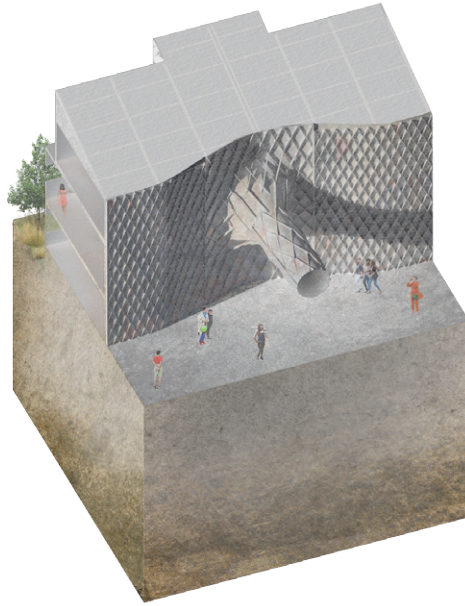

1. Site Entry

Moderate wind; low moisture; high solar exposure

*Plant life:
Meadow favorite
Mugwort
Elephants ear
Feathery fountain grass
Bailey's acacia*

2. Atrium

High wind; moderate moisture; low solar exposure

*Plant life:
Quaking aspen
Eupatorium
Miscanthus
Vernonia*

3. Swale

Moderate wind; high moisture; moderate solar exposure

*Plant life:
Water birch
Sea holly
Horsetail
Iris versicolor
Button bush*

4. River's Edge

High wind; high moisture; moderate solar exposure

*Plant life:
Bald cypress
Water birch
Iris versicolor
Buttonbush
Water iris*