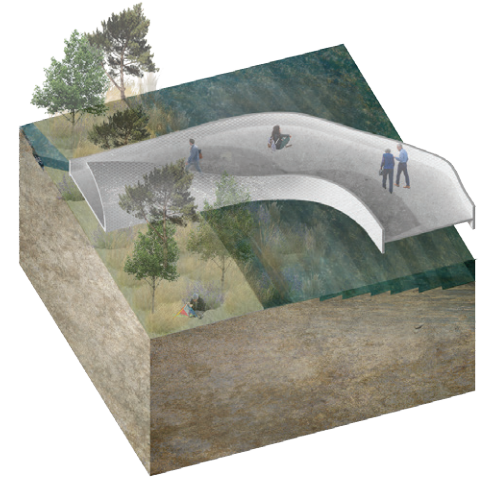

1. Site Entry

Moderate wind; low moisture; high solar exposure

*Plant life:
Meadow favorite
Mugwort
Elephants ear
Feathery fountain grass
Bailey's acacia*

2. Atrium

High wind; moderate moisture; low solar exposure

*Plant life:
Quaking aspen
Eupatorium
Miscanthus
Vernonia*

3. Swale

Moderate wind; high moisture; moderate solar exposure

*Plant life:
Water birch
Sea holly
Horsetail
Iris versicolor
Button bush*

4. River's Edge

High wind; high moisture; moderate solar exposure

*Plant life:
Bald cypress
Water birch
Iris versicolor
Buttonbush
Water iris*